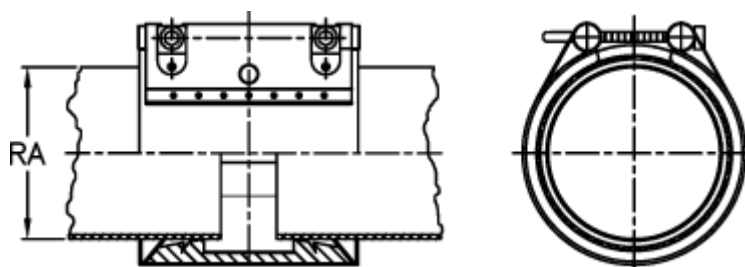

Data Sheet

Article number: 025748600186

Description: Norma Connect pipe coupling
GRIP E W5 Ø=186,0 NBR, 10 bar

Measures

Note = Kontakt os for yderligere informationer.

RA = 186